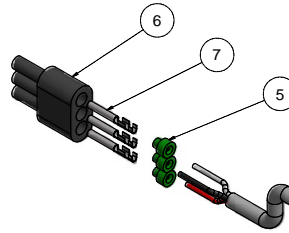

Connector / Wire Match UP:

A = Black
B = White
C = Red

Trim Green Wire for 3-Wire Set-up.

Parts List			
ITEM	QTY	PART NUMBER	DESCRIPTION
1	1	EV3300	3/4 Sec. 3 Wire, EV Actuator Assy
2	1	FC100	1" HI TORQUE CLAMP
3	1	MEV100XR1	1" Manifold Valve SubAssy
4	1	MVE004	MVE Mounting Breather
5	3	VE001	CABLE SEAL
6	1	VE009	3 TERMINAL MALE TOWER
7	3	VE010	FEMALE TERMINAL

Note:

MEV10151, 1" SS EV Top Load Stem Assy, is part of valve sub-assembly, but may be ordered separately.

THIS DRAWING AND ALL INFORMATION CONTAINED THEREON ARE THE EXCLUSIVE PROPERTY OF BANJO CORPORATION.
UNLESS SPECIFICALLY NOTED, THIS DRAWING AND ITEMS SHOWN ON THIS DRAWING ARE SUBJECT TO CHANGE AT ANY TIME.

DESCRIPTION	1" Manifold Electric Valve 3/4 Sec, 3 Wire, On/Off, w/ Cnctr
PART NUMBER	MEV112CF