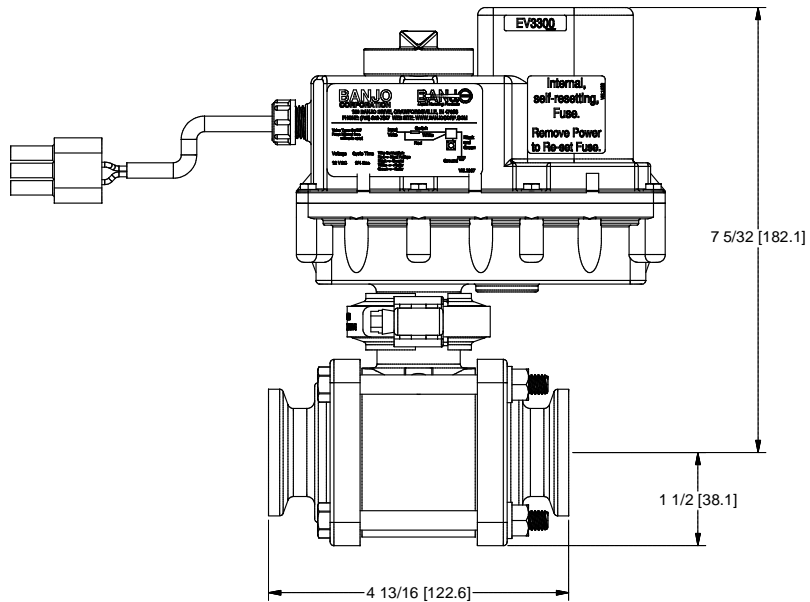

Connector / Wire Match UP:

A = Black
B = White
C = Red

Trim Green Wire for 3-Wire Set-up.

Parts List			
ITEM	QTY	PART NUMBER	DESCRIPTION
1	1	EV3300	3/4 Sec. 3 Wire, EV Actuator Assy
2	1	FC100	1" HI TORQUE CLAMP
3	1	MEV100XR1	1" Manifold Valve SubAssy
4	1	MVE004	MVE Mounting Breather
5	3	VE001	CABLE SEAL
6	1	VE009	3 TERMINAL MALE TOWER
7	3	VE010	FEMALE TERMINAL

Note:

MEV10151, 1" SS EV Top Load Stem Assy, is part of valve sub-assembly, but may be ordered separately.

THIS DRAWING AND ALL INFORMATION CONTAINED THEREON ARE THE EXCLUSIVE PROPERTY OF BANJO CORPORATION.
UNLESS SPECIFICALLY NOTED, THIS DRAWING AND ITEMS SHOWN ON THIS DRAWING ARE SUBJECT TO CHANGE AT ANY TIME.

DESCRIPTION	1" Manifold Electric Valve 3/4 Sec, 3 Wire, On/Off, w/ Cnctr
PART NUMBER	MEV112CF