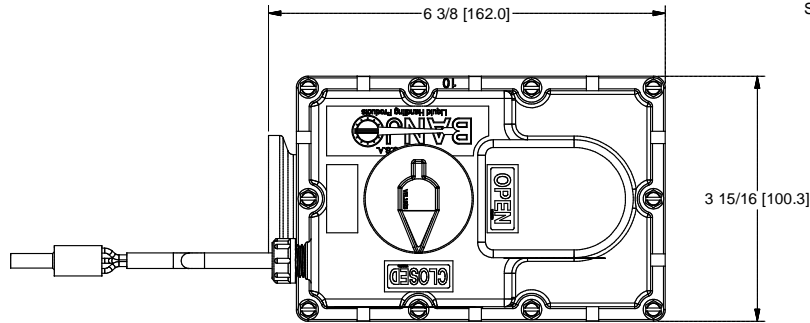

Connector / Wire Match UP:

A = Black
B = White
C = Red

Trim Green Wire for 3-Wire Set-up.

Parts List			
ITEM	QTY	PART NUMBER	DESCRIPTION
1	1	EV3300	3/4 Sec. 3 Wire, EV Actuator Assy
2	1	FC100	1" HI TORQUE CLAMP
3	1	MEV100XR1	1" Manifold Valve SubAssy
4	1	MVE004	MVE Mounting Breather
5	3	VE001	CABLE SEAL
6	1	VE009	3 TERMINAL MALE TOWER
7	3	VE010	FEMALE TERMINAL

Note:

MEV10151, 1" SS EV Top Load Stem Assy, is part of valve sub-assembly, but may be ordered separately.

THIS DRAWING AND ALL INFORMATION CONTAINED THEREON ARE THE EXCLUSIVE PROPERTY OF BANJO CORPORATION.
UNLESS SPECIFICALLY NOTED, THIS DRAWING AND ITEMS SHOWN ON THIS DRAWING ARE SUBJECT TO CHANGE AT ANY TIME.

DESCRIPTION	1" Manifold Electric Valve 3/4 Sec, 3 Wire, On/Off, w/ Cnctr
PART NUMBER	MEV112CF