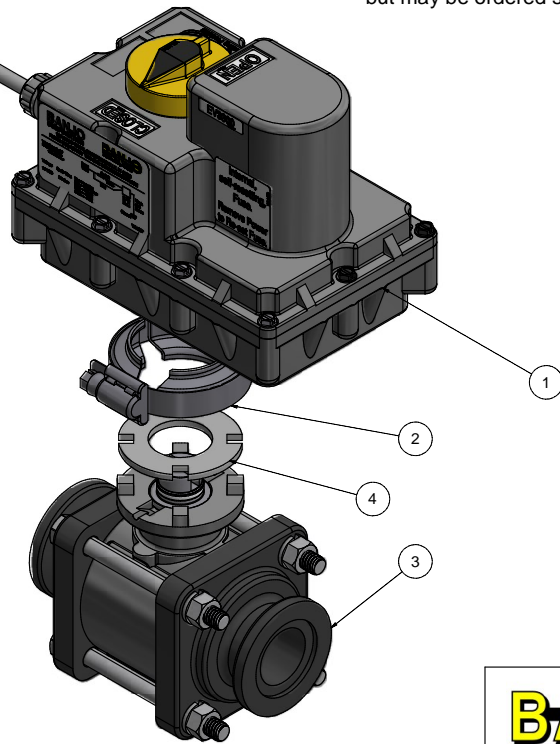

Connector / Wire Match UP:

A = Black
B = White
C = Red

Trim Green Wire for 3-Wire Set-up.

Parts List			
ITEM	QTY	PART NUMBER	DESCRIPTION
1	1	EV3300	3/4 Sec. 3 Wire, EV Actuator Assy
2	1	FC100	1" HI TORQUE CLAMP
3	1	MEV100XR1	1" Manifold Valve SubAssy
4	1	MVE004	MVE Mounting Breather
5	3	VE001	CABLE SEAL
6	1	VE009	3 TERMINAL MALE TOWER
7	3	VE010	FEMALE TERMINAL

Note:

MEV10151, 1" SS EV Top Load Stem Assy, is part of valve sub-assembly, but may be ordered separately.

THIS DRAWING AND ALL INFORMATION CONTAINED THEREON ARE THE EXCLUSIVE PROPERTY OF BANJO CORPORATION.
UNLESS SPECIFICALLY NOTED, THIS DRAWING AND ITEMS SHOWN ON THIS DRAWING ARE SUBJECT TO CHANGE AT ANY TIME.

DESCRIPTION	1" Manifold Electric Valve 3/4 Sec, 3 Wire, On/Off, w/ Cnctr
PART NUMBER	MEV112CF