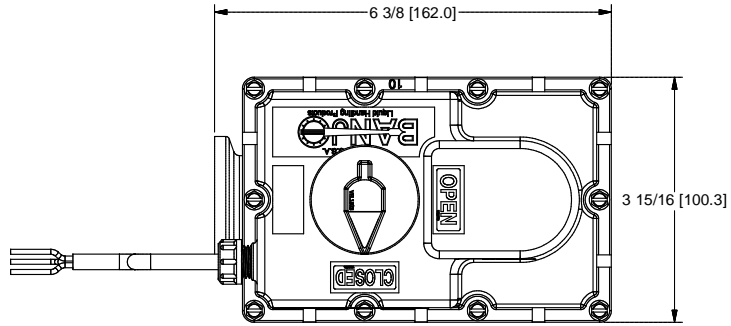

NOTE:
24VDC MOTOR ASSY.

Parts List			
ITEM	QTY	PART NUMBER	DESCRIPTION
1	1	EV3324	3/4 Sec, 3 Wire, EV Actuator Assy24VDC
2	1	FC100	1" HI TORQUE CLAMP
3	1	MEV100XR1	1" Manifold Valve SubAssy
4	1	MVE004	MVE Mounting Breather

THIS DRAWING AND ALL INFORMATION CONTAINED THEREON ARE THE EXCLUSIVE PROPERTY OF BANJO CORPORATION.

UNLESS SPECIFICALLY NOTED, THIS DRAWING AND ITEMS SHOWN ON THIS DRAWING ARE SUBJECT TO CHANGE AT ANY TIME.

DESCRIPTION
1 Manifold Electric Valve 3/4 Sec, 3 Wire, On/Off, 24VDC

PART NUMBER
MEV100CF24