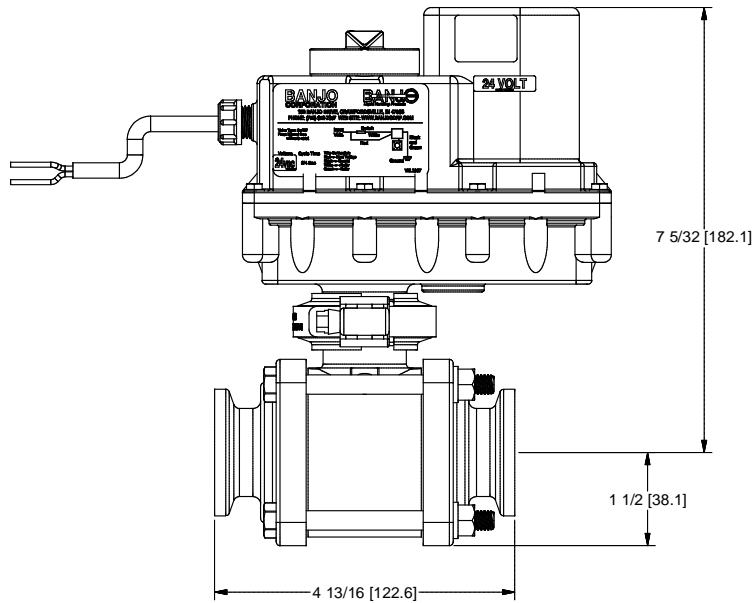

NOTE:
24VDC MOTOR ASSY.

Parts List			
ITEM	QTY	PART NUMBER	DESCRIPTION
1	1	EV3324	3/4 Sec, 3 Wire, EV Actuator Assy24VDC
2	1	FC100	1" HI TORQUE CLAMP
3	1	MEV100XR1	1" Manifold Valve SubAssy
4	1	MVE004	MVE Mounting Breather

THIS DRAWING AND ALL INFORMATION CONTAINED THEREON ARE THE EXCLUSIVE PROPERTY OF BANJO CORPORATION.

UNLESS SPECIFICALLY NOTED, THIS DRAWING AND ITEMS SHOWN ON THIS DRAWING ARE SUBJECT TO CHANGE AT ANY TIME.

DESCRIPTION
1 Manifold Electric Valve 3/4 Sec, 3 Wire, On/Off, 24VDC

PART NUMBER
MEV100CF24