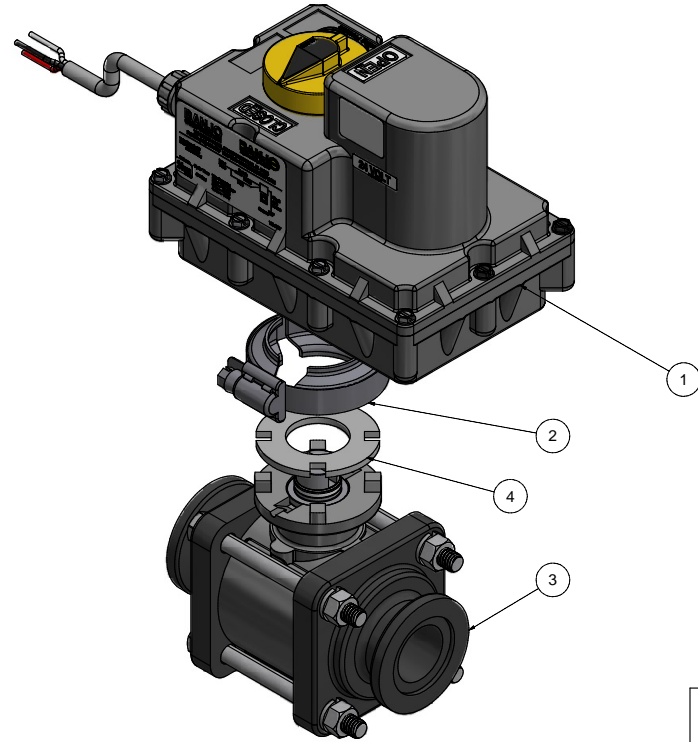

NOTE:
24VDC MOTOR ASSY.

Parts List			
ITEM	QTY	PART NUMBER	DESCRIPTION
1	1	EV3324	3/4 Sec, 3 Wire, EV Actuator Assy24VDC
2	1	FC100	1" HI TORQUE CLAMP
3	1	MEV100XR1	1" Manifold Valve SubAssy
4	1	MVE004	MVE Mounting Breather

THIS DRAWING AND ALL INFORMATION CONTAINED THEREON ARE THE EXCLUSIVE PROPERTY OF BANJO CORPORATION.

UNLESS SPECIFICALLY NOTED, THIS DRAWING AND ITEMS SHOWN ON THIS DRAWING ARE SUBJECT TO CHANGE AT ANY TIME.

DESCRIPTION
1 Manifold Electric Valve 3/4 Sec, 3 Wire, On/Off, 24VDC

PART NUMBER
MEV100CF24