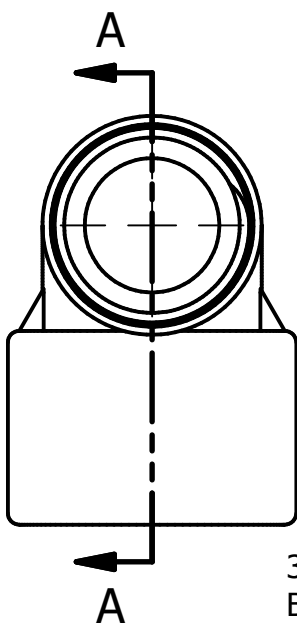

3/4"-14 NPT  
Blunt Start

3/4"-14 NPT  
Blunt Start

1 9/16

1 11/16

Note: Parts are to be bagged.

THIS DRAWING AND ALL INFORMATION CONTAINED THEREON ARE THE EXCLUSIVE PROPERTY OF BANJO CORPORATION.

UNLESS SPECIFICALLY NOTED, THIS DRAWING AND ITEMS SHOWN ON THIS DRAWING ARE SUBJECT TO CHANGE AT ANY TIME.

**BANJO CORPORATION**

150 BANJO DRIVE, CRAWFORDSVILLE, IN 47933  
 WEB SITE: WWW.BANJOCORP.COM  
 E-MAIL: SALES1@BANJOCORP.COM

DESCRIPTION  
 3/4" 90° Street Elbow

PART NUMBER  
 SL075-90