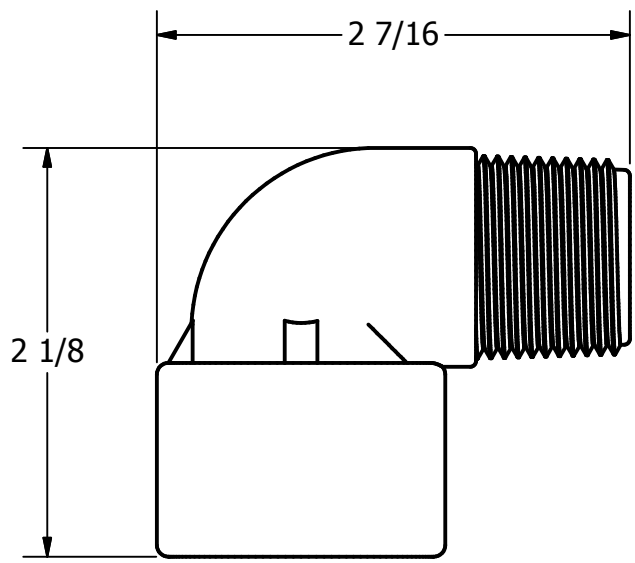

3/4"-14 NPT  
Blunt Start

3/4"-14 NPT  
Blunt Start

1 9/16

1 11/16

Note: Parts are to be bagged.

THIS DRAWING AND ALL INFORMATION CONTAINED THEREON ARE THE EXCLUSIVE PROPERTY OF BANJO CORPORATION.

UNLESS SPECIFICALLY NOTED, THIS DRAWING AND ITEMS SHOWN ON THIS DRAWING ARE SUBJECT TO CHANGE AT ANY TIME.

**BANJO CORPORATION**

150 BANJO DRIVE, CRAWFORDSVILLE, IN 47933  
 WEB SITE: WWW.BANJOCORP.COM  
 E-MAIL: SALES1@BANJOCORP.COM

DESCRIPTION  
 3/4" 90° Street Elbow

PART NUMBER  
 SL075-90