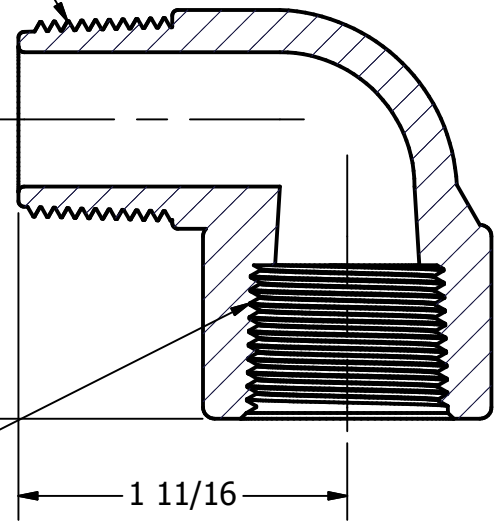

3/4"-14 NPT  
Blunt Start

3/4"-14 NPT  
Blunt Start

1 9/16

1 11/16

Note: Parts are to be bagged.

THIS DRAWING AND ALL INFORMATION CONTAINED THEREON ARE THE EXCLUSIVE PROPERTY OF BANJO CORPORATION.

UNLESS SPECIFICALLY NOTED, THIS DRAWING AND ITEMS SHOWN ON THIS DRAWING ARE SUBJECT TO CHANGE AT ANY TIME.

**BANJO CORPORATION**

150 BANJO DRIVE, CRAWFORDSVILLE, IN 47933  
 WEB SITE: WWW.BANJOCORP.COM  
 E-MAIL: SALES1@BANJOCORP.COM

DESCRIPTION  
 3/4" 90° Street Elbow

PART NUMBER  
 SL075-90