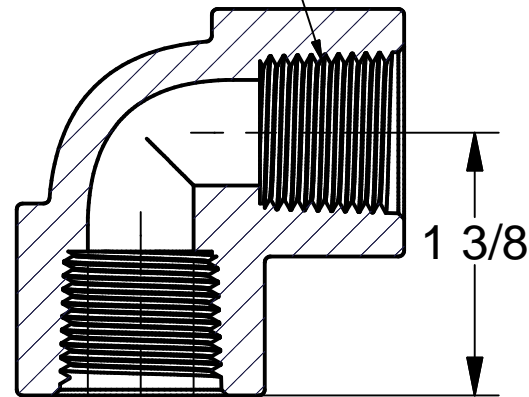

2

1

B

B

1/2" - 14 NPT
BLUNT START

Ø9/16

BANJO CORPORATION

150 BANJO DRIVE, CRAWFORDSVILLE, IN 47933
WEB SITE: WWW.BANJOCORP.COM
E-MAIL: SALES1@BANJOCORP.COM

DESCRIPTION

1/2" 90 DEG. ELBOW

PART NUMBER

EL050-90

Note: Parts are to be bagged.

A

A

2