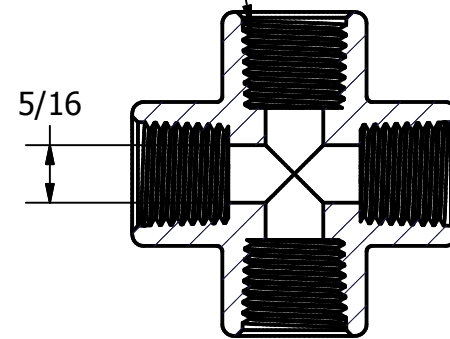

1/4-18 ANS BLUNT START
TAPERED PIPE THD

BANJO CORPORATION

150 BANJO DRIVE, CRAWFORDSVILLE, IN 47933
 WEB SITE: WWW.BANJOCORP.COM
 E-MAIL: SALES1@BANJOCORP.COM

DESCRIPTION
 1/4" POLY PIPE CROSS

PART NUMBER
 CR025

Note: Parts are to be bagged.